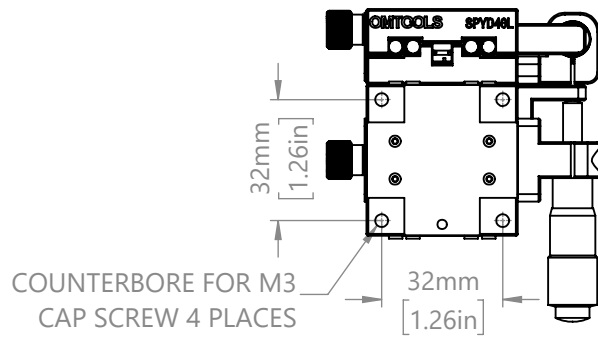

TOP VIEW

DRAWING PROJECTION 		OMTOOLS	
REV	A0		
DRAWN	TODD	WEIGHT	SCALE
DATE	2021/6/11	0.4kg	1:2
FOR INFORMATION ONLY NOT FOR MANUFACTURING PURPOSES			